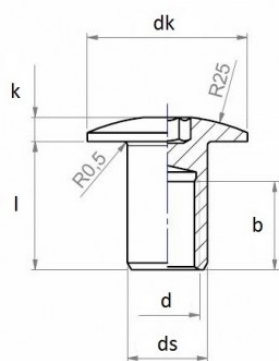

PRODUCT SHEET

Description:

Steel Head D-595,5mm Hex,M8,Head $\varnothing 20 \times 3$ mm,Shaft $\varnothing 10 \times 16$ mm,BLK

Item number:

12.09.932-0

Units	Box	Carton	HS Code	Barcode
Pcs.	1	1000	7318190090	
				5704866026215

dk	d	ds	k	l	b.	s
20	M8	10	3	16	12	5